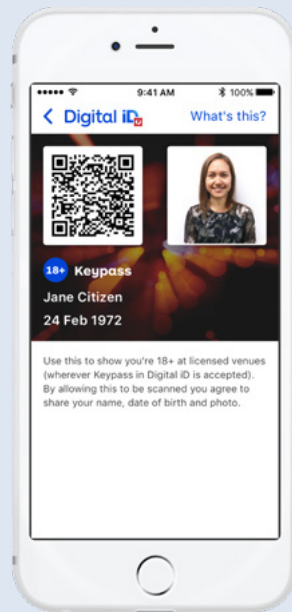

## Construction Induction Training Approved forms of photo ID

Australian driver licence

Victorian learner permit

Proof of age card

Australian or  
foreign passport

Keypass Digital ID

Victorian marine licence

Keypass card

Foreign driver licence in the English language or if not in the English language, must be accompanied by an official English translation or an International Driving Permit.

- Inspect visually and physically to ensure it is a genuine document.
- Check holograms, watermarks and other security features.
- Check the expiry date and ensure the document is still valid.
- Check the photo closely to ensure it matches the identity of the student.
- Record the document details on the attendance roll.